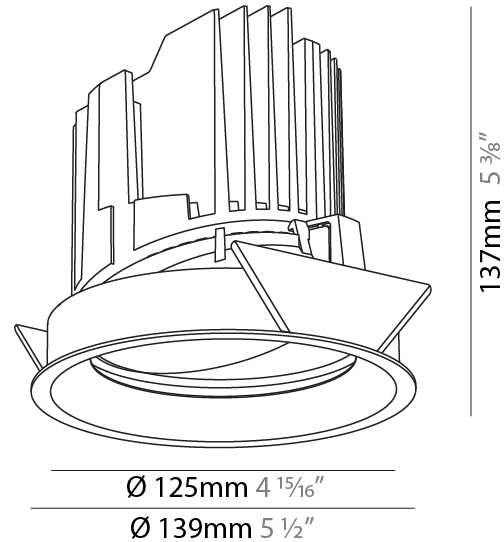

#### PHYSICAL

Shape: Round  
 Diameter (mm): 136  
 Diameter (in): 5 3/8  
 Height (mm): 136  
 Height (in): 5 3/8  
 Ceiling Thickness (mm): 10 / 12.5 / 15 / 25  
 Ceiling Thickness (in): 3/8 or 1/2 or 9/16 or 1  
 Min. Recessing Depth (mm): 150  
 Min. Recessing Depth (in): 5 7/8  
 Light Distribution: Adjustable / Downlight  
 Weight (kg): 1.024  
 Weight (lbs): 2.25  
 Fixture Finish: SSR / BKV / CWI / CRY / HAB / LAG / UFT / ITA / RUA / RUR / MIC / FTG / MYG / TWT / LOD / PUS / FRO / FUP / KIA / POP / BLS / SPG / MEY / GOH / GUM / CHC / COM / ABZ / JAG / OBR / MOS / ROR  
 Fixture Material: Aluminum Die Cast  
 Cut-out Measurements: 140mm / 5 1/2"  
 Upon Request: Unique Ceiling Thickness

#### PHYSICAL

Shape: Round  
 Diameter (mm): 139  
 Diameter (in): 5 1/2  
 Height (mm): 137  
 Height (in): 5 3/8  
 Ceiling Thickness (mm): 10 / 12.5 / 15  
 Ceiling Thickness (in): 3/8 or 1/2 or 9/16  
 Min. Recessing Depth (mm): 150  
 Min. Recessing Depth (in): 5 7/8  
 Light Distribution: Adjustable / Downlight  
 Weight (kg): 0.853  
 Weight (lbs): 1.88  
 Fixture Finish: SSR / BKV / CWI / CRY / HAB / LAG / UFT / ITA / RUA / RUR / MIC / FTG / MYG / TWT / LOD / PUS / FRO / FUP / KIA / POP / BLS / SPG / MEY / GOH / GUM / CHC / COM / ABZ / JAG / OBR / MOS / ROR  
 Fixture Material: Aluminum Die Cast  
 Cut-out Measurements: 130mm / 5 1/8"

#### OPTICAL

Reflector: 10 / 18 / 36  
 Adjustability: Rotational 355°, Tilt 30°

#### RATINGS AND CERTIFICATIONS

Certified By: Certified for North American Standards  
 IP rating: IP54

					
130mm 5 1/8"	150mm 5 7/8"	10   15mm 3/8"   9/16"	30°	355°	

A